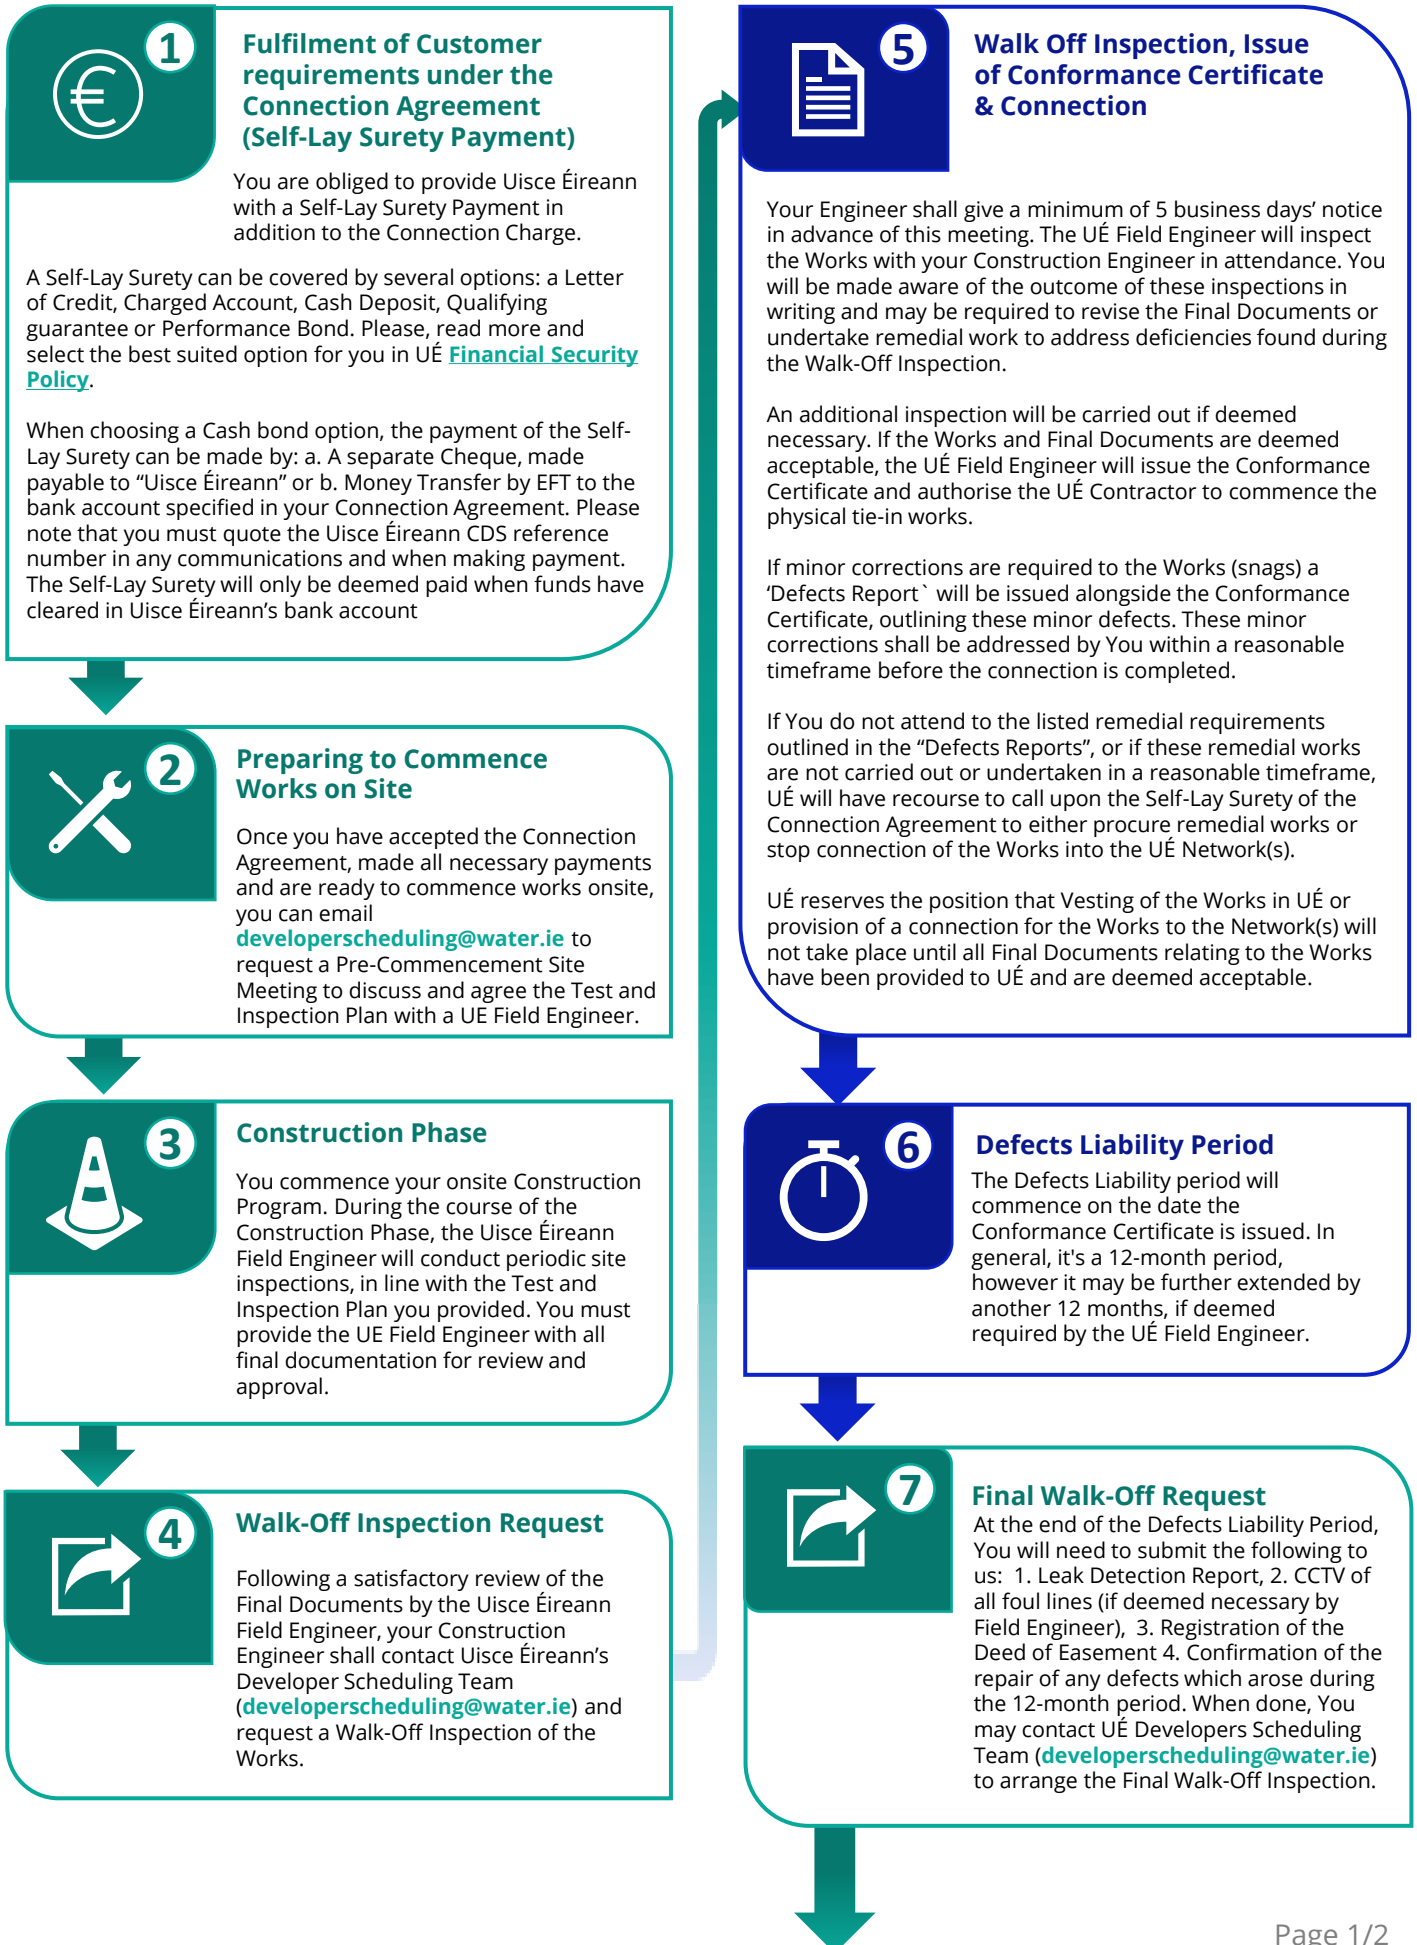

# Standard Connection Charges

## Surety Refund Process

 - Customer steps  
 - Uisce Éireann steps

# Standard Connection Charges Surety Refund Process

-  - Customer steps
-  - Uisce Éireann steps