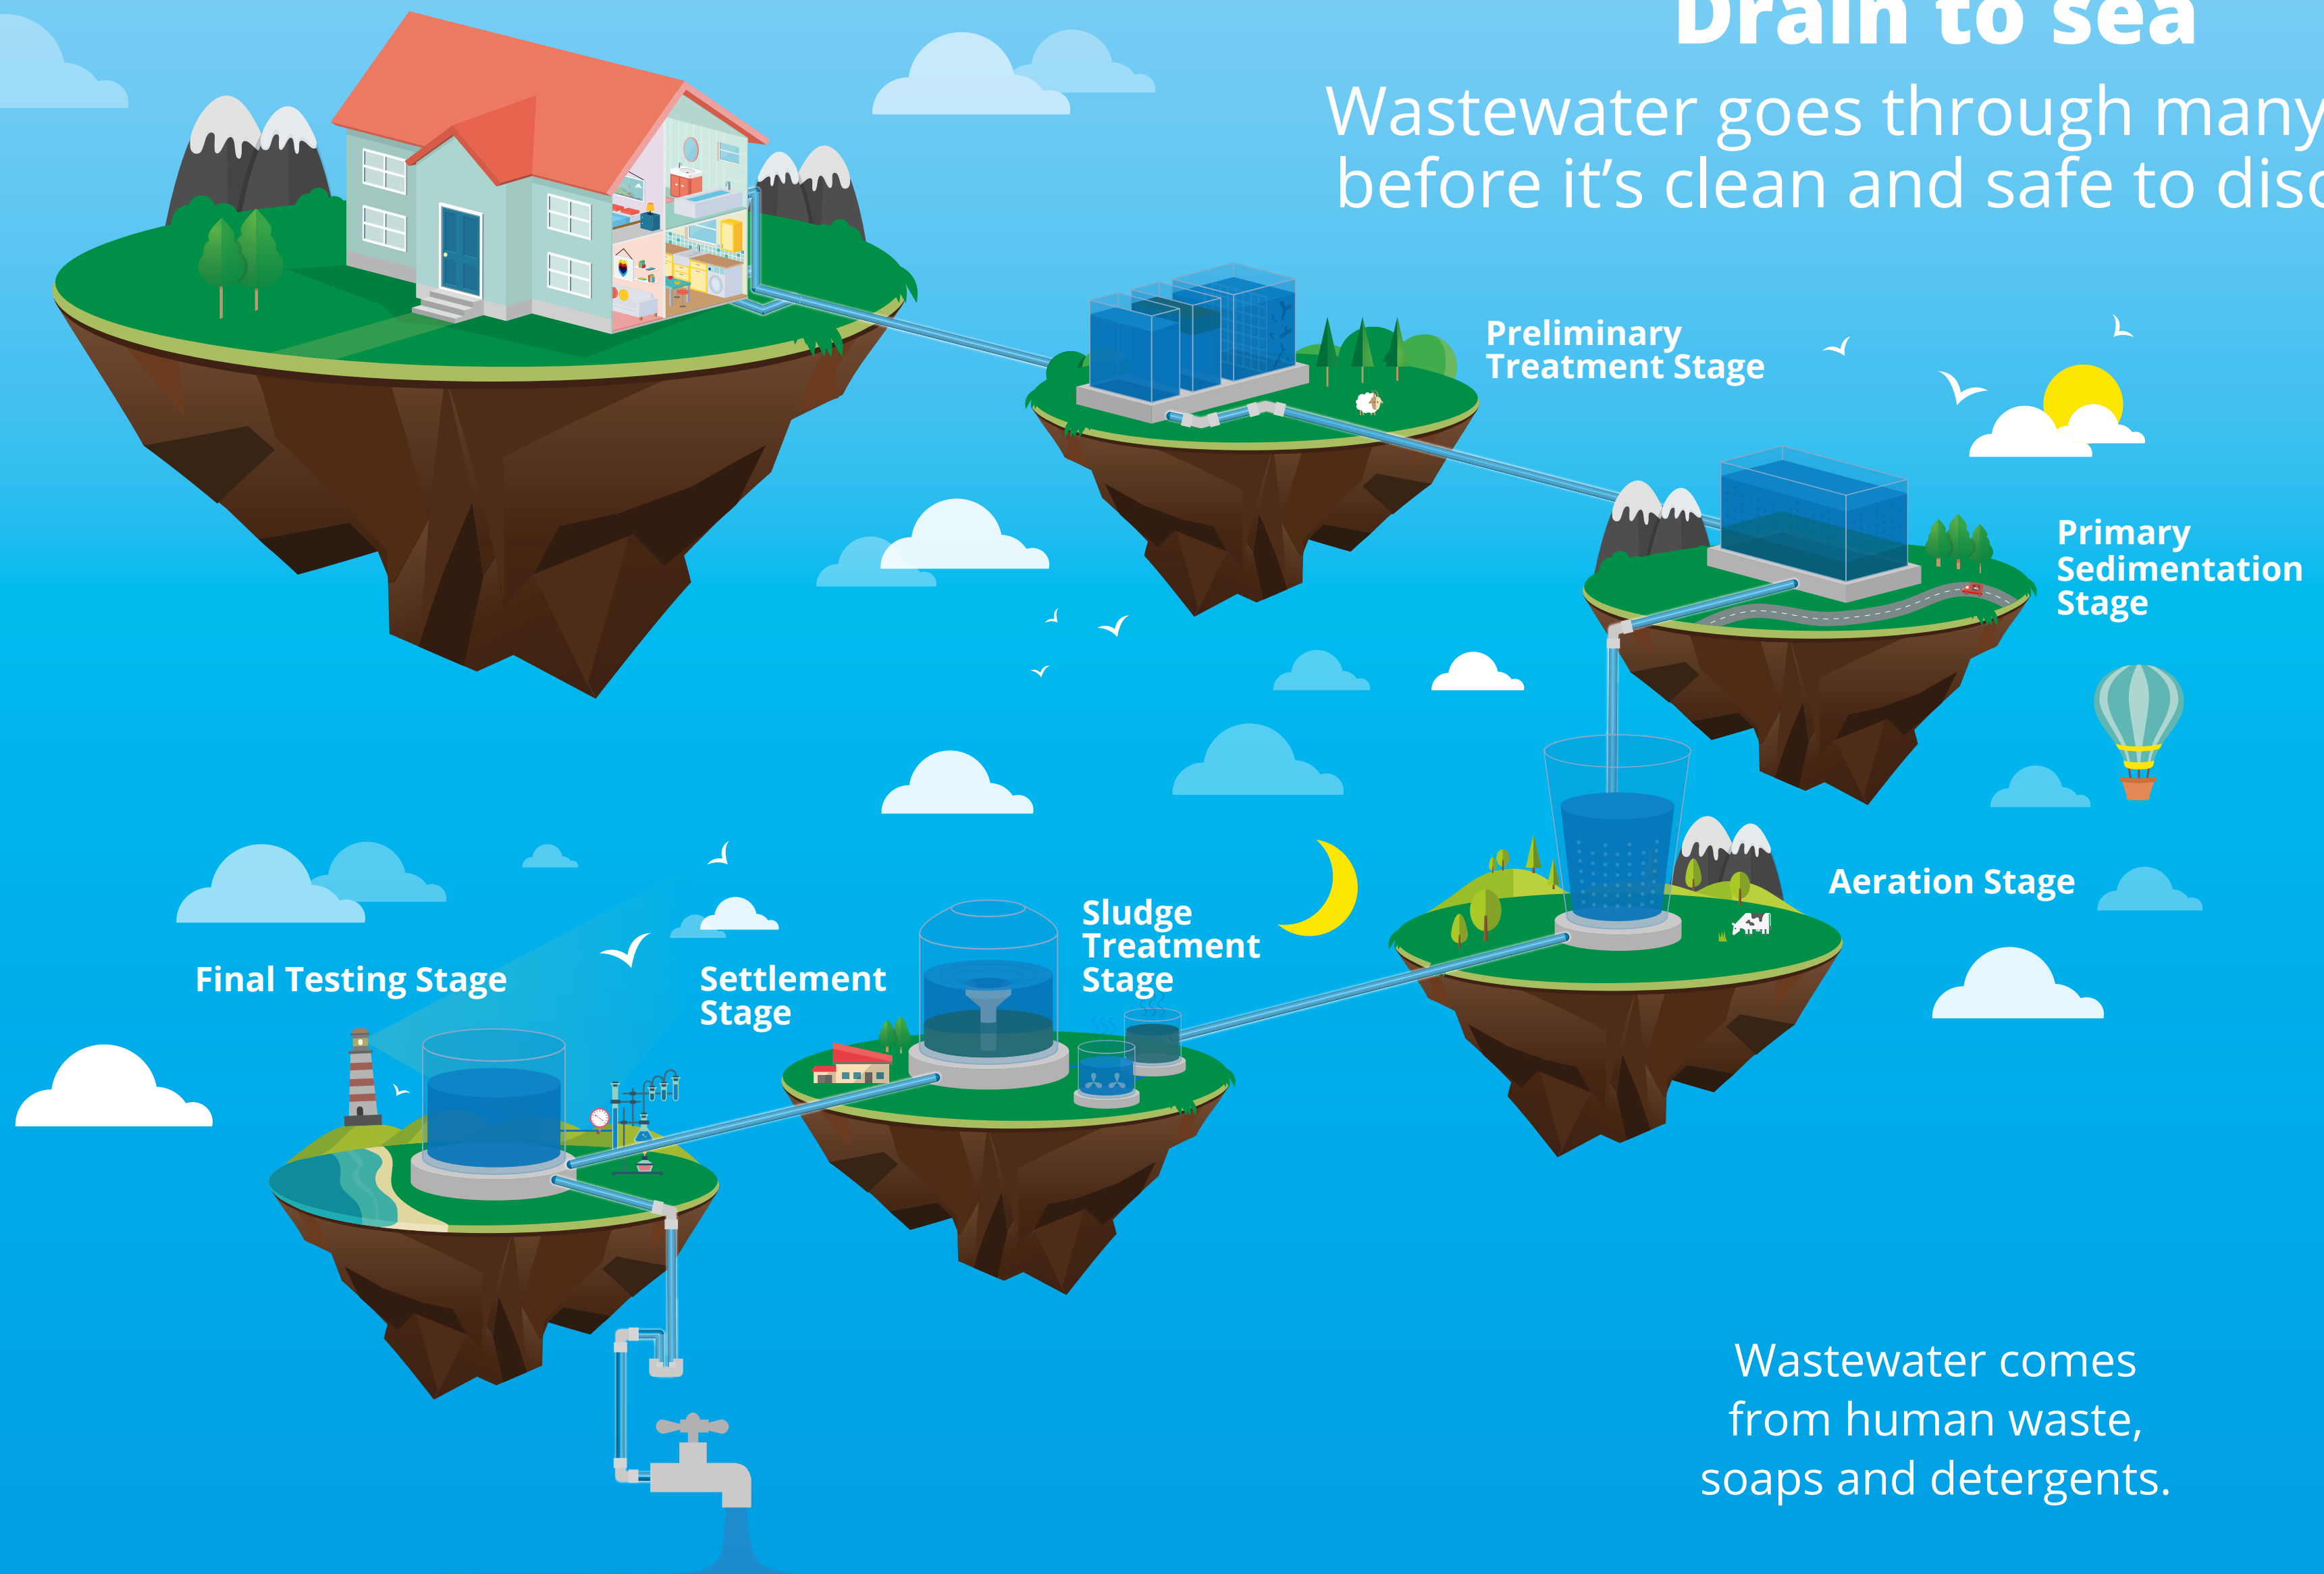

Drain to sea

Wastewater goes through many stages before it's clean and safe to discharge.

Only now is this water **safe** to go back into the **sea, rivers** or **lakes**.

To find out more about how we make water clean and safe to discharge into the sea, rivers or lakes, visit www.water.ie or [@IrishWater](https://twitter.com/IrishWater)