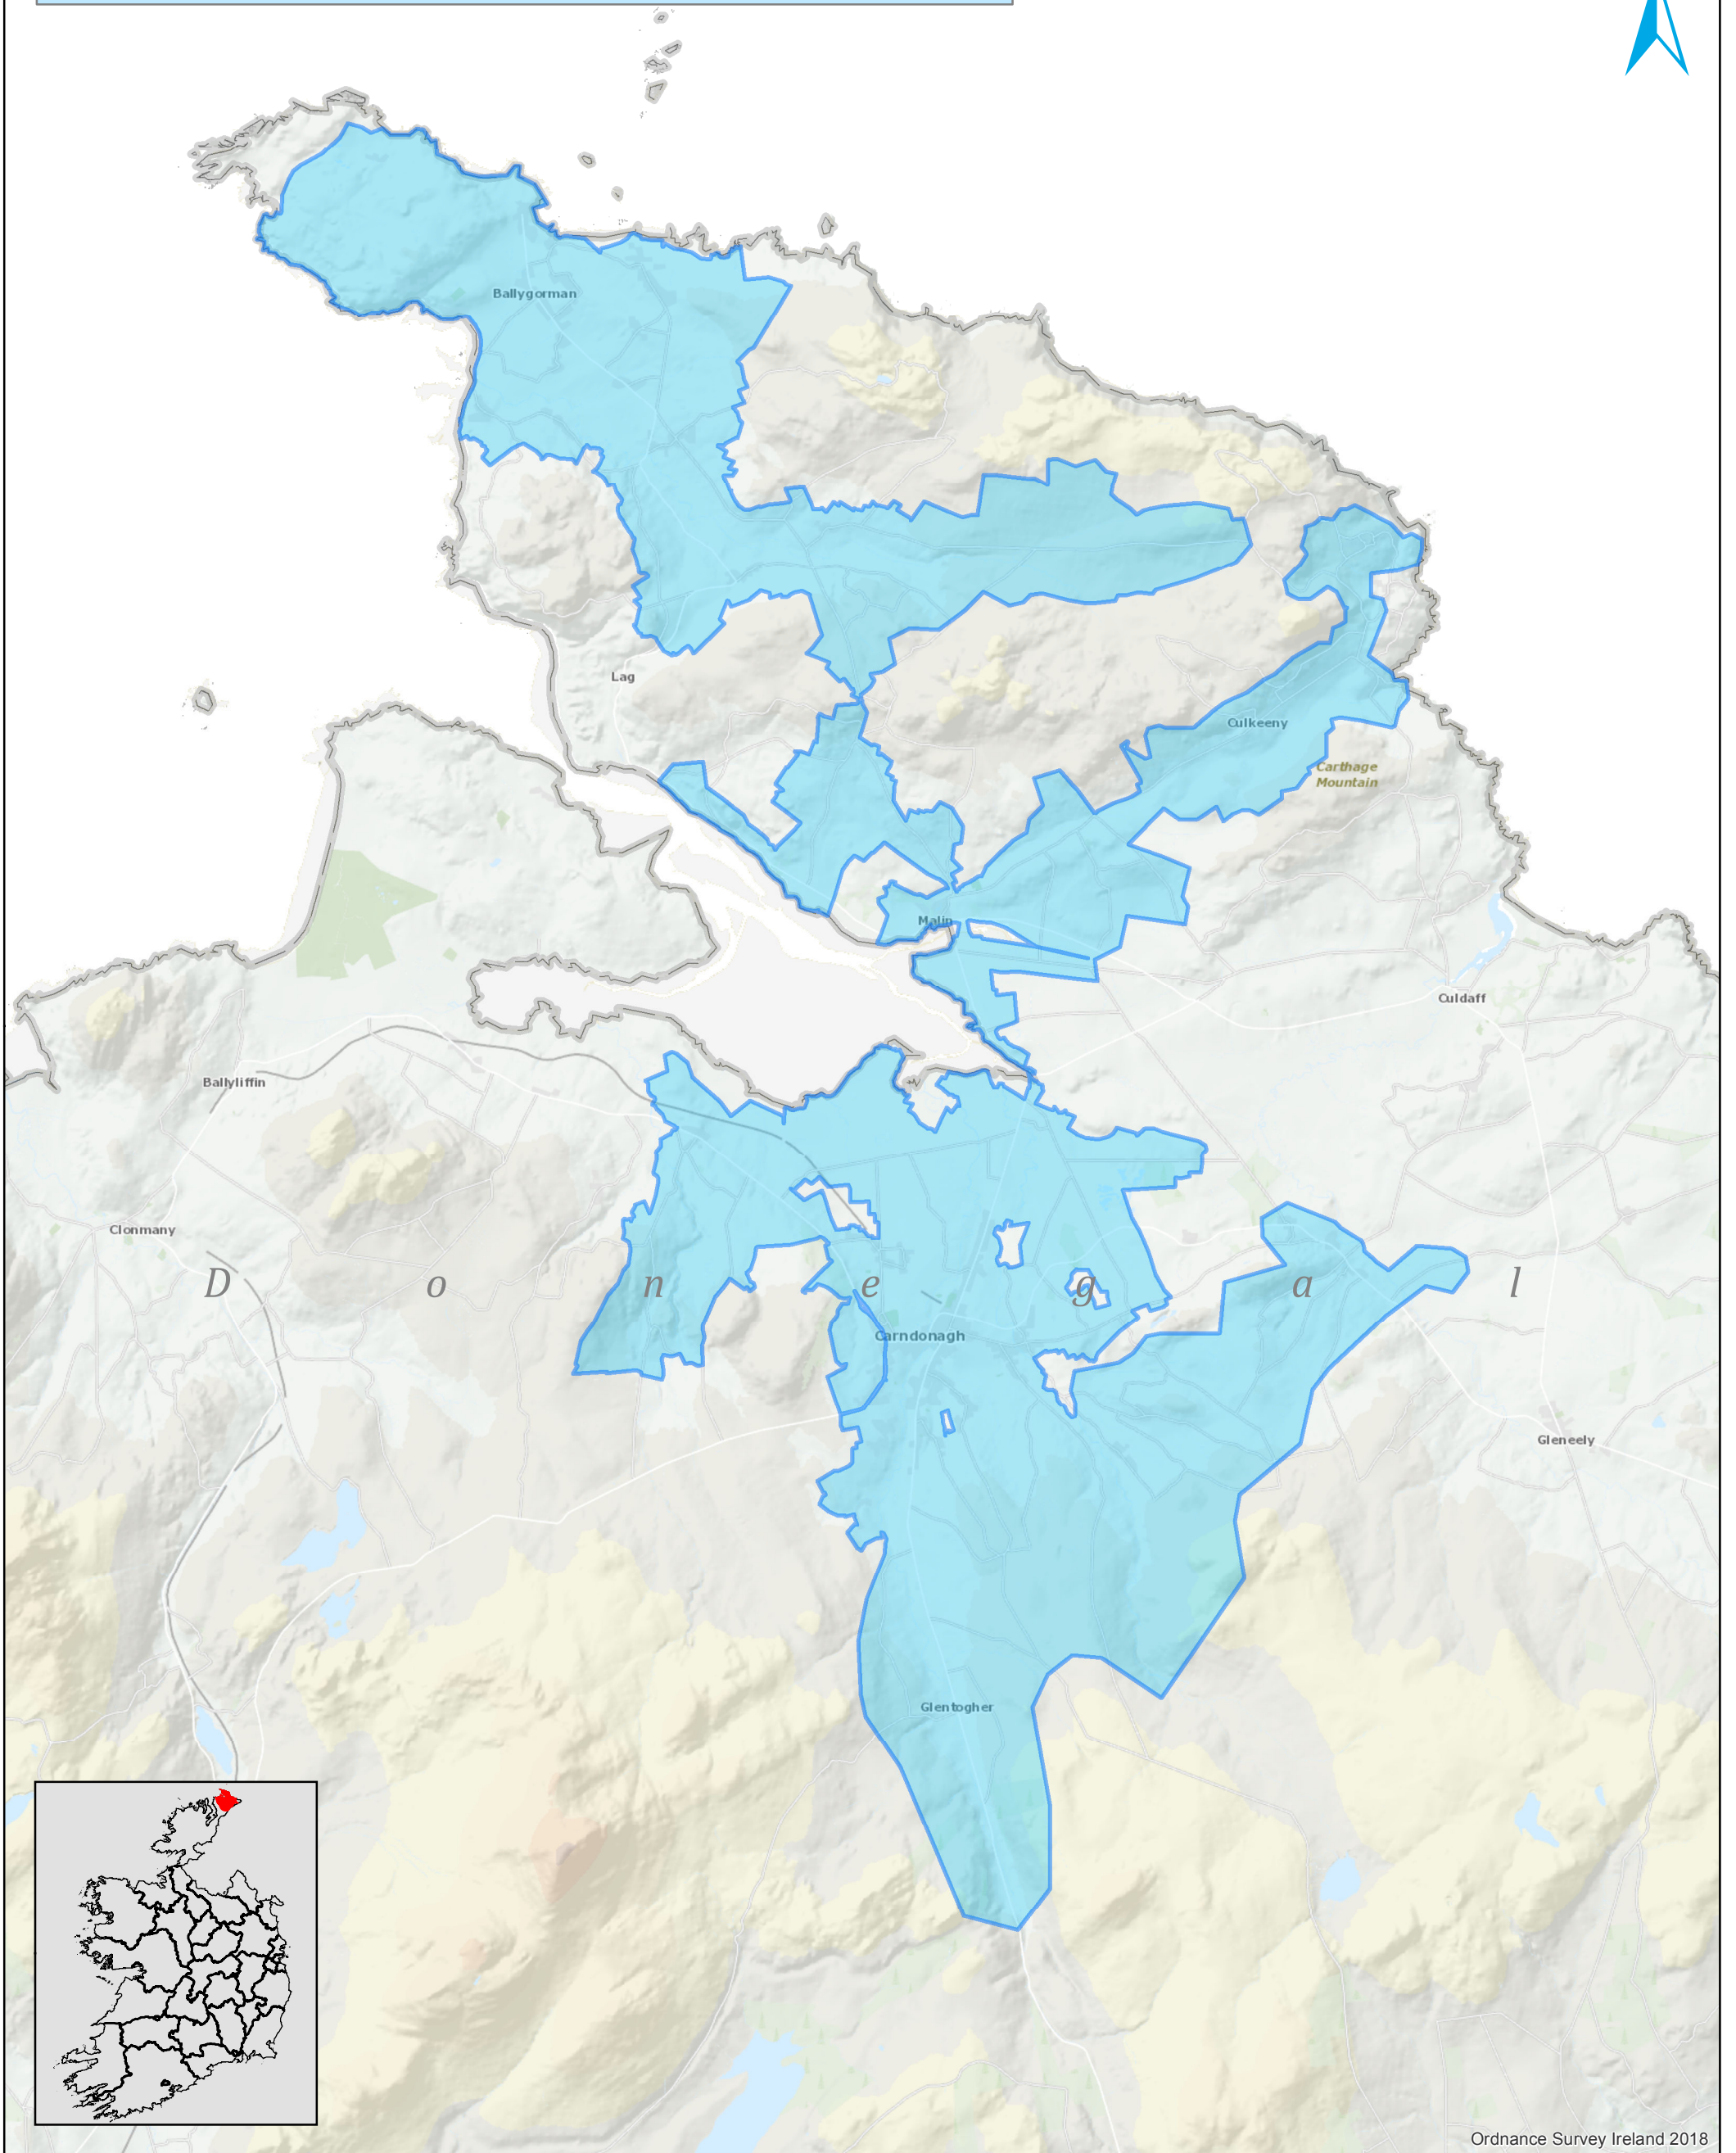

Carndonagh (Mixed Supply) - 0600PUB1007

Ordnance Survey Ireland 2018

No part of this drawing may be reproduced or transmitted in any form or stored in any retrieval system of any nature without the written permission of Irish Water as copyright holder except as agreed for use on the project for which the document was originally issued.
© Copyright Irish Water
Reproduced from the Ordnance Survey Of Ireland by Permission of the Government. License No. 3-3-34

WSZ Name: Carndonagh (Mixed Supply)
EDEN WSZ ID: 0600PUB1007
Local Authority: Donegal
Estimated Residential Pop: 6376

Coordinate System: TM65 Irish Grid
Projection: Transverse Mercator

Scale @ A3: 1:73,460

Drawn Date: 12/03/2021