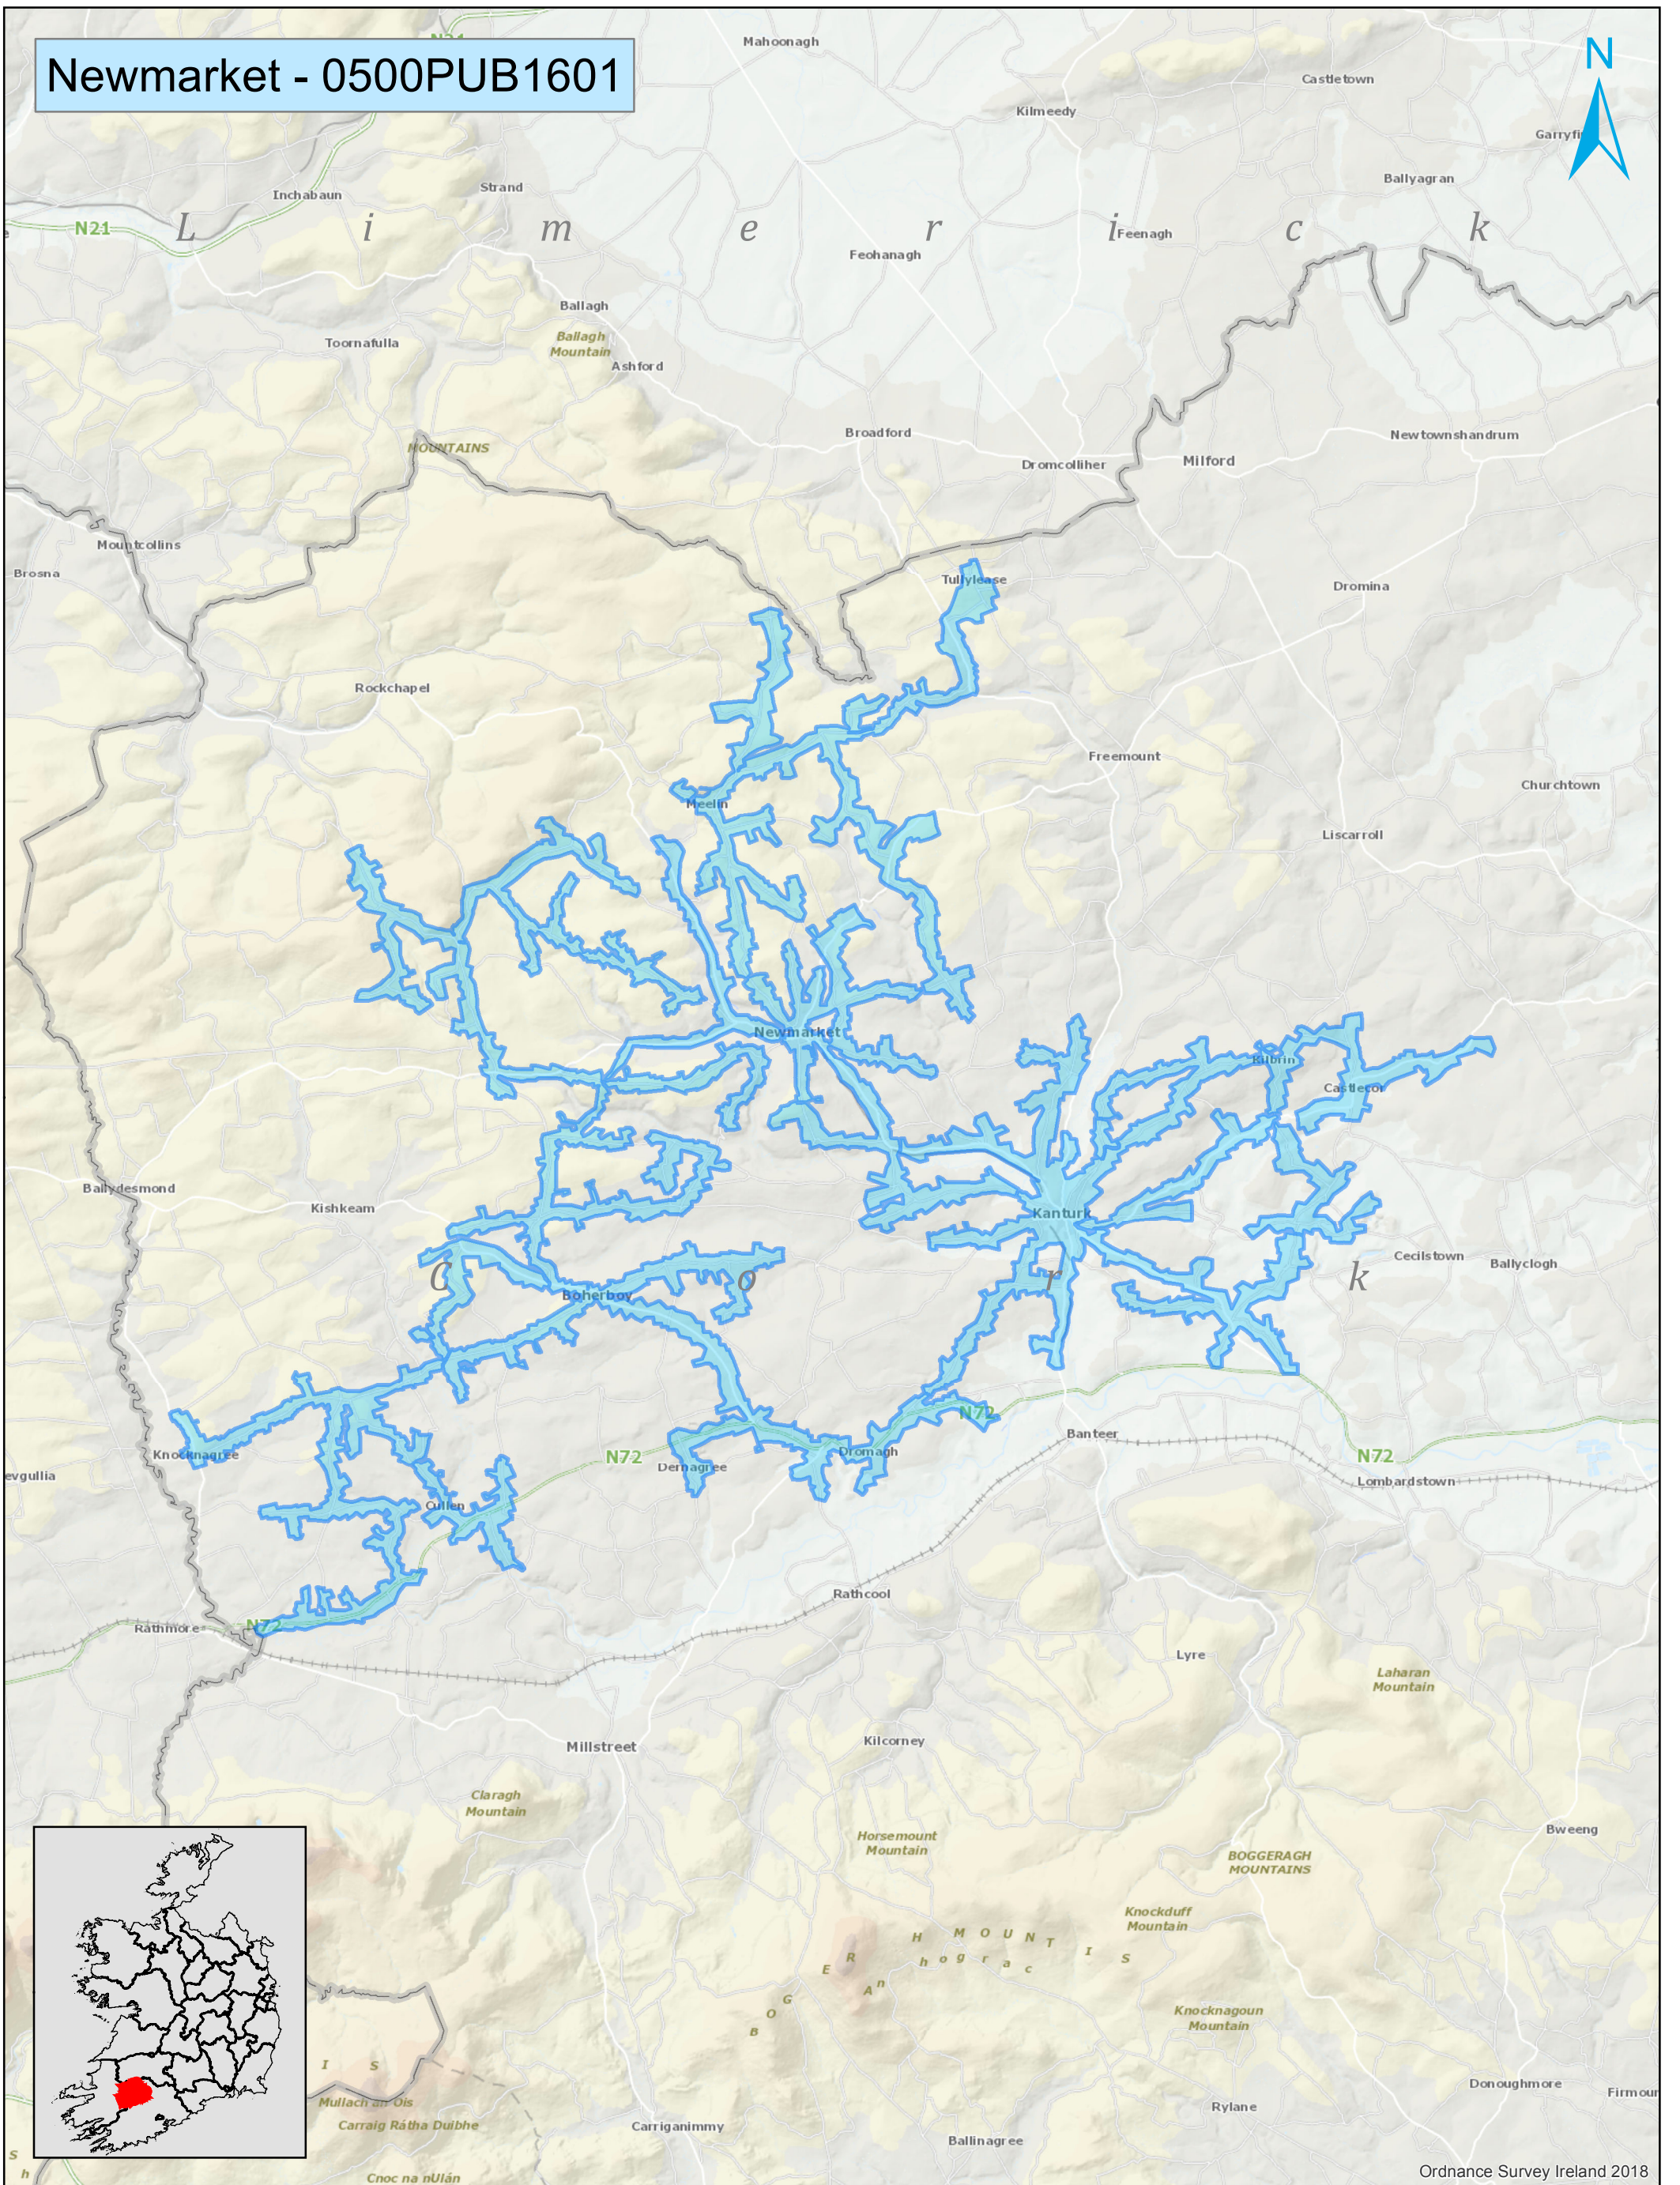

Newmarket - 0500PUB1601

Ordnance Survey Ireland 2018

No part of this drawing may be reproduced or transmitted in any form or stored in any retrieval system of any nature without the written permission of Irish Water as copyright holder except as agreed for use on the project for which the document was originally issued.
 © Copyright Irish Water
 Reproduced from the Ordnance Survey Of Ireland by Permission of the Government. License No. 3-3-34

WSZ Name: Newmarket
EDEN WSZ ID: 0500PUB1601
Local Authority: Cork
Estimated Residential Pop: 9529

Coordinate System: TM65 Irish Grid
Projection: Transverse Mercator
Scale @ A3: 1:144,200
Drawn Date: 12/03/2021