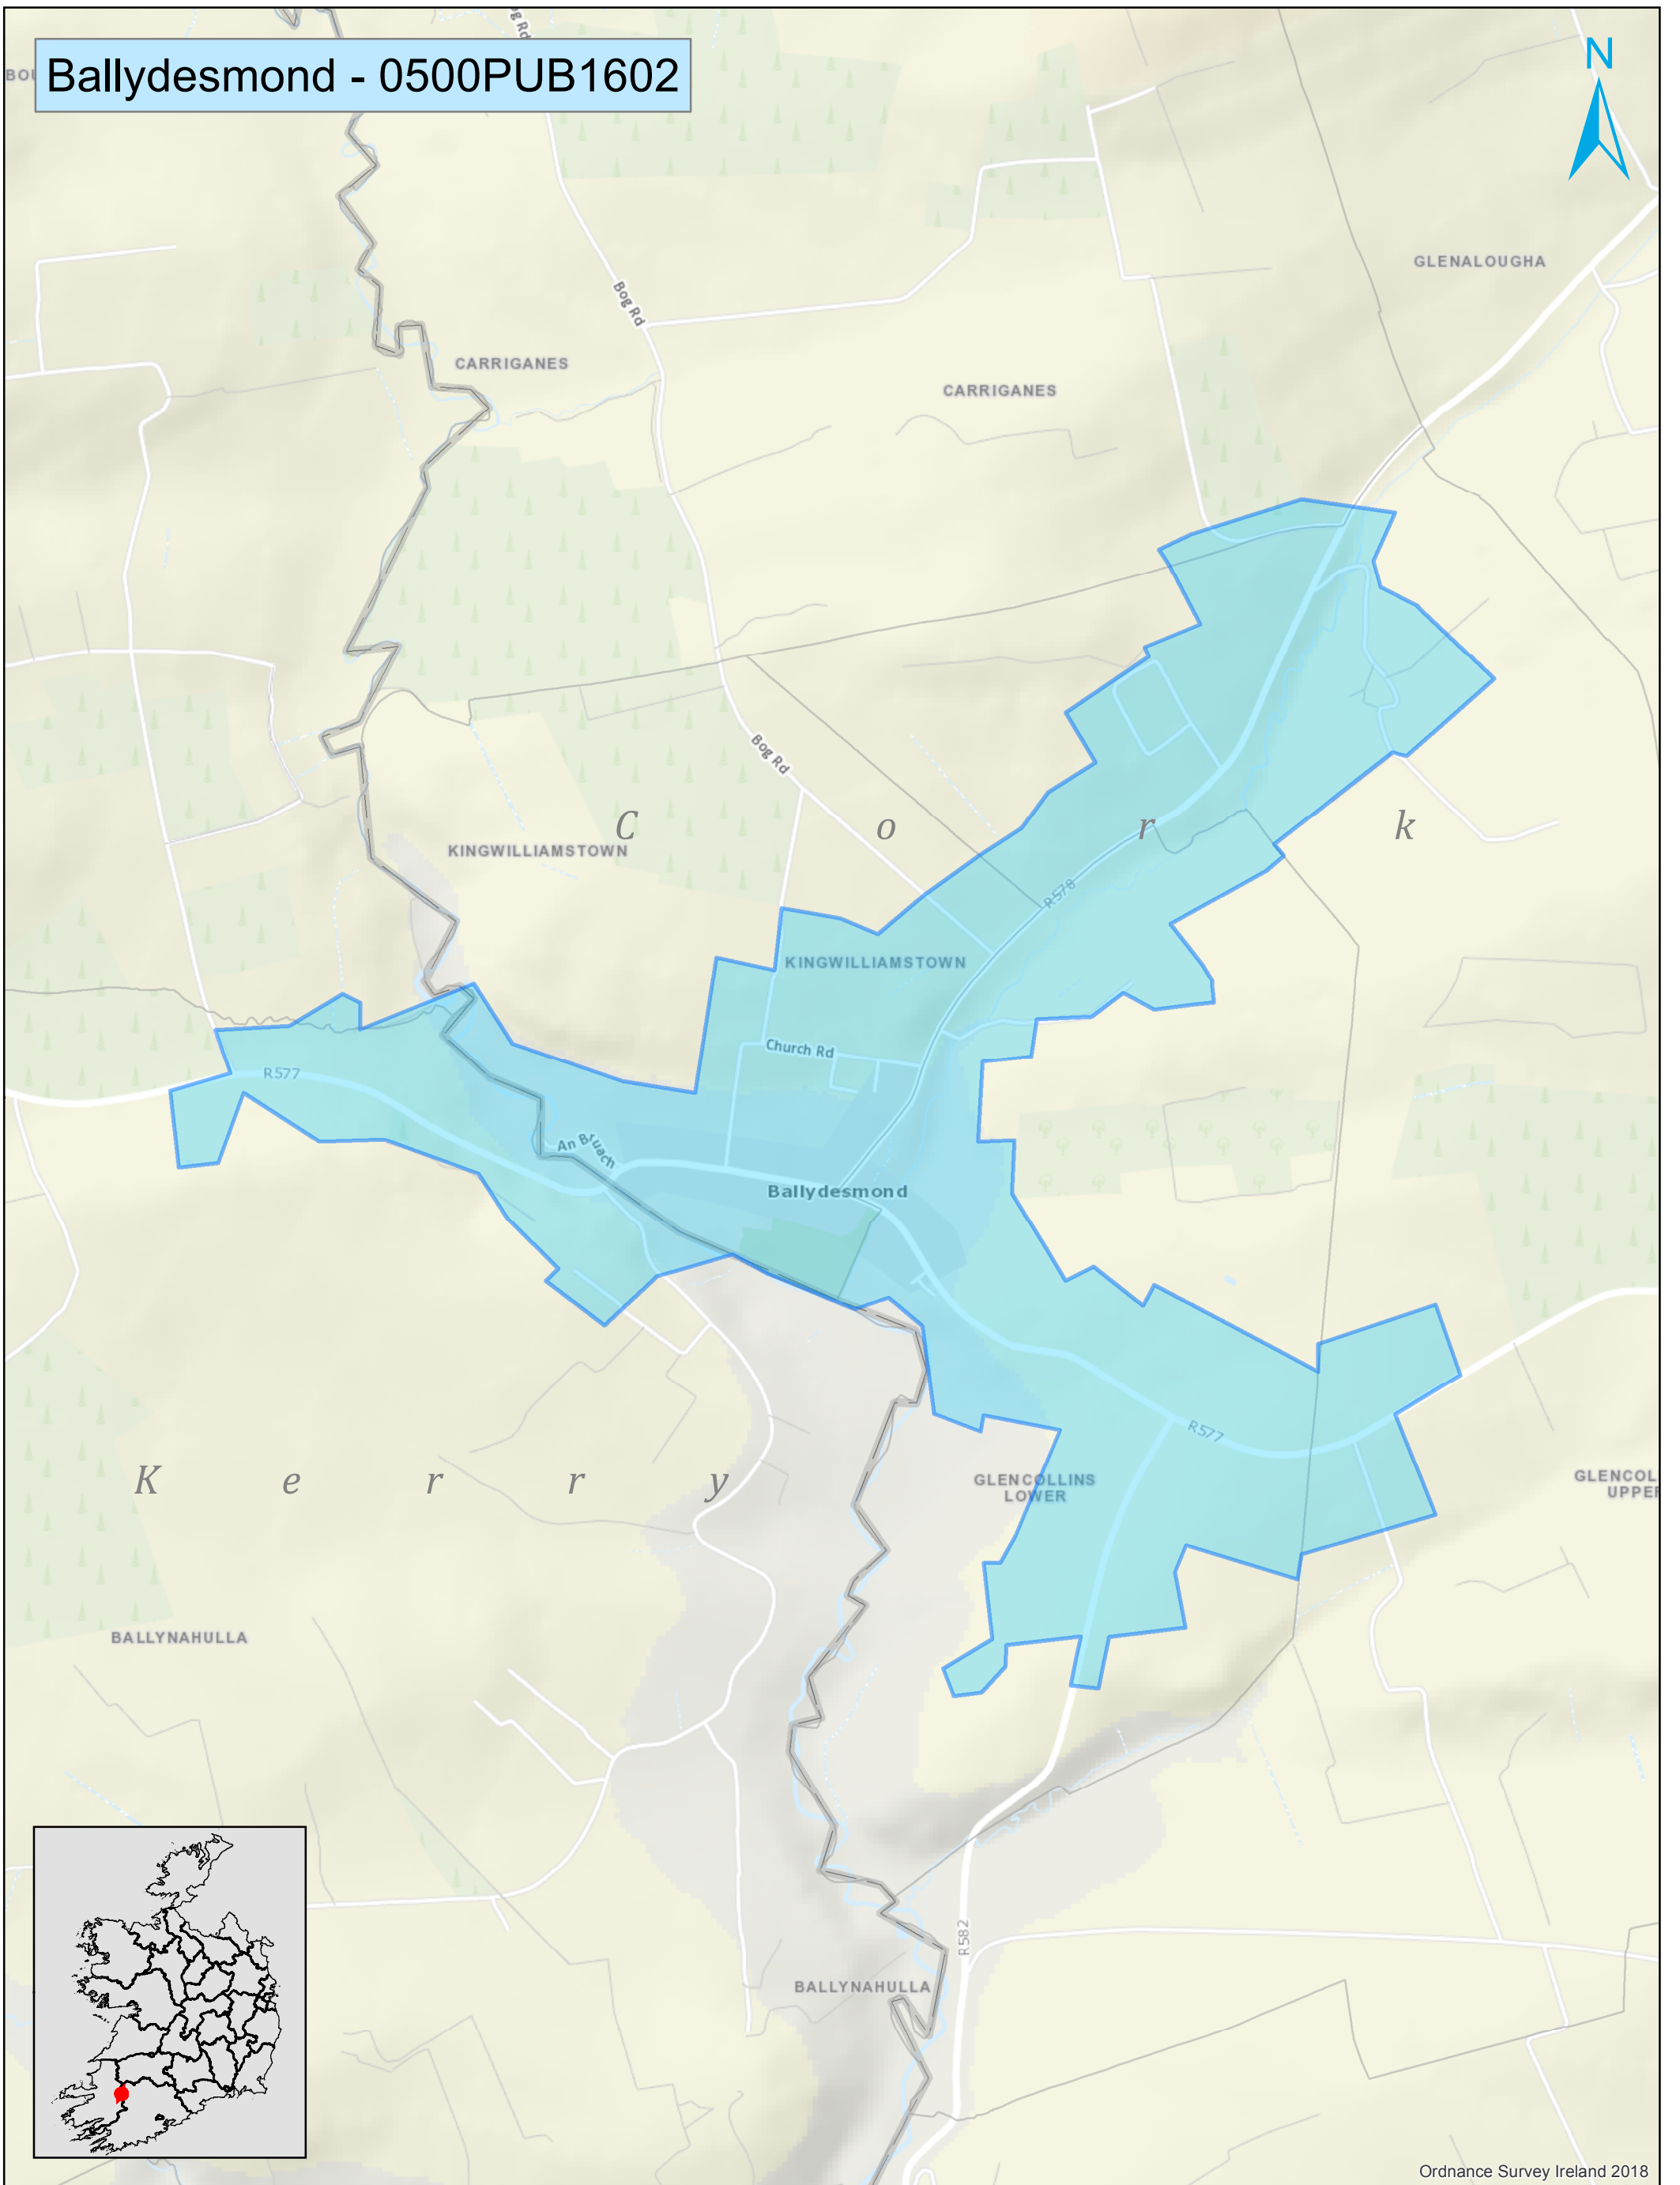

Ballydesmond - 0500PUB1602

Ordnance Survey Ireland 2018

No part of this drawing may be reproduced or transmitted in any form or stored in any retrieval system of any nature without the written permission of Irish Water as copyright holder except as agreed for use on the project for which the document was originally issued.
© Copyright Irish Water
Reproduced from the Ordnance Survey Of Ireland by Permission of the Government. License No. 3-3-34

WSZ Name: Ballydesmond
EDEN WSZ ID: 0500PUB1602
Local Authority: Cork
Estimated Residential Pop: 317

Coordinate System: TM65 Irish Grid
Projection: Transverse Mercator

Scale @ A3: 1:11,830

Drawn Date: 12/03/2021