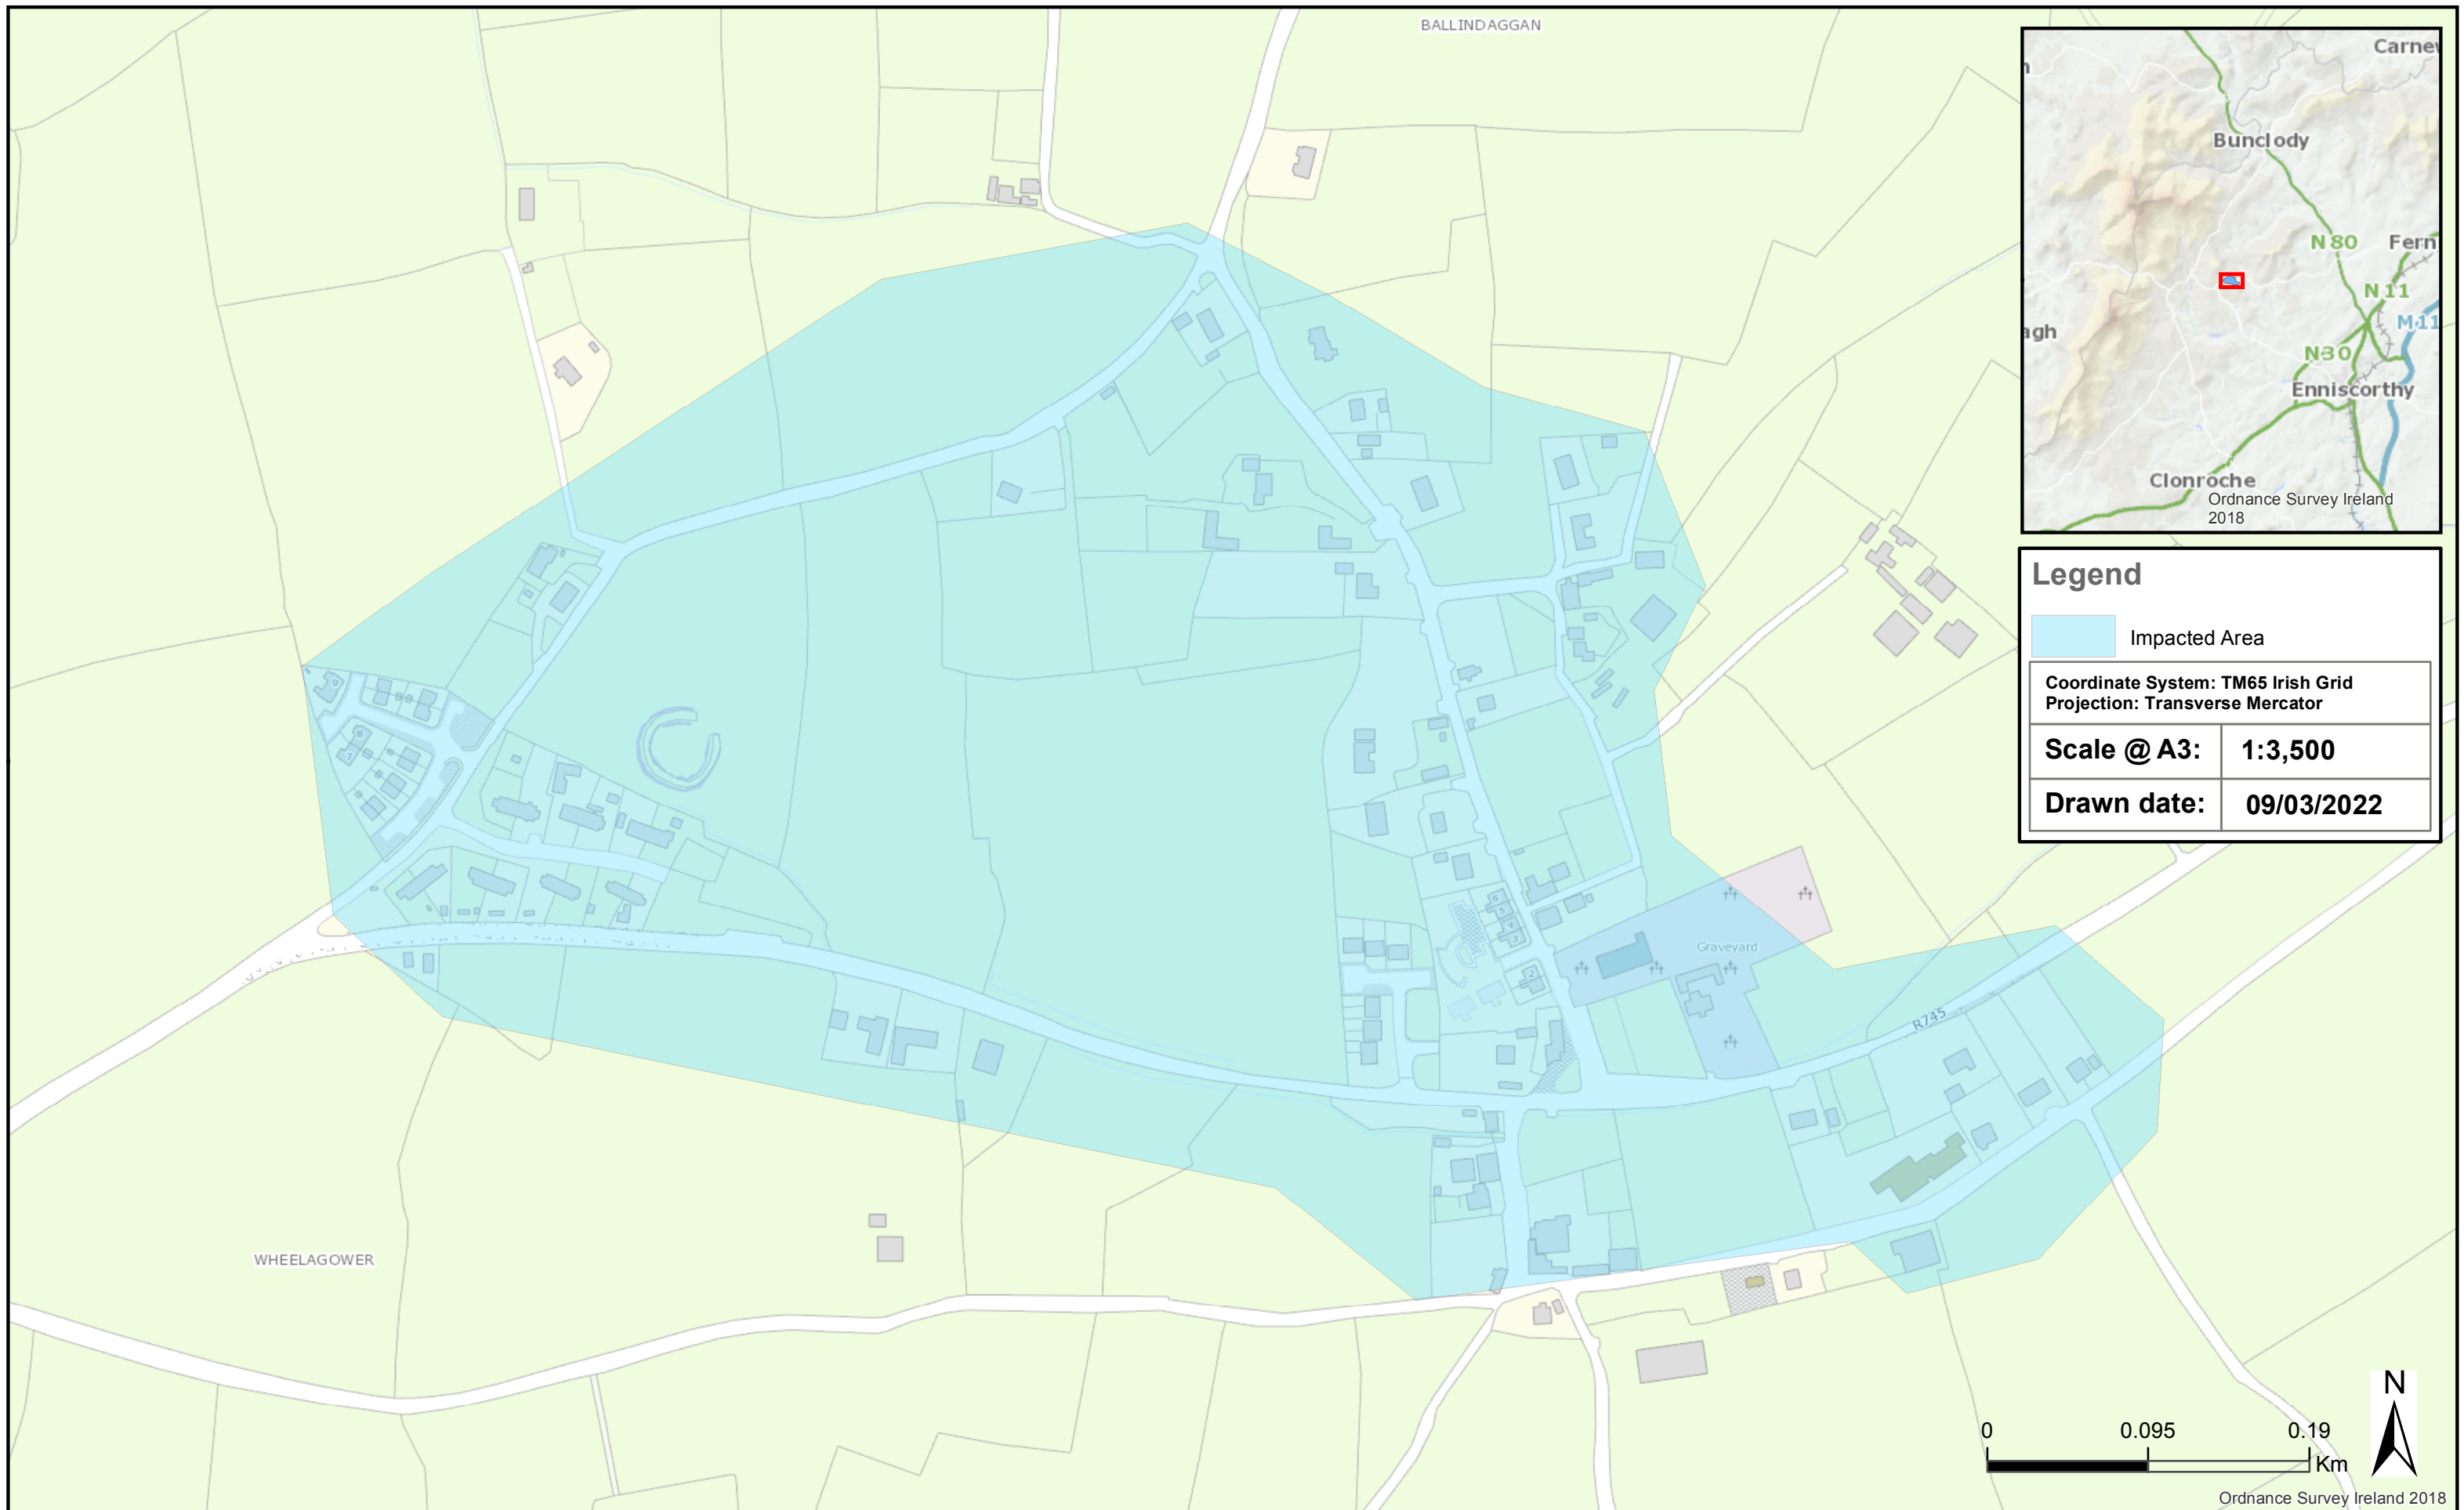

# Ballindaggin Public Supply - Boil Water Notice

## Estimated Residential Population: 193

**Legend**

 Impacted Area

Coordinate System: TM65 Irish Grid  
Projection: Transverse Mercator

<b>Scale @ A3:</b>	<b>1:3,500</b>
<b>Drawn date:</b>	<b>09/03/2022</b>