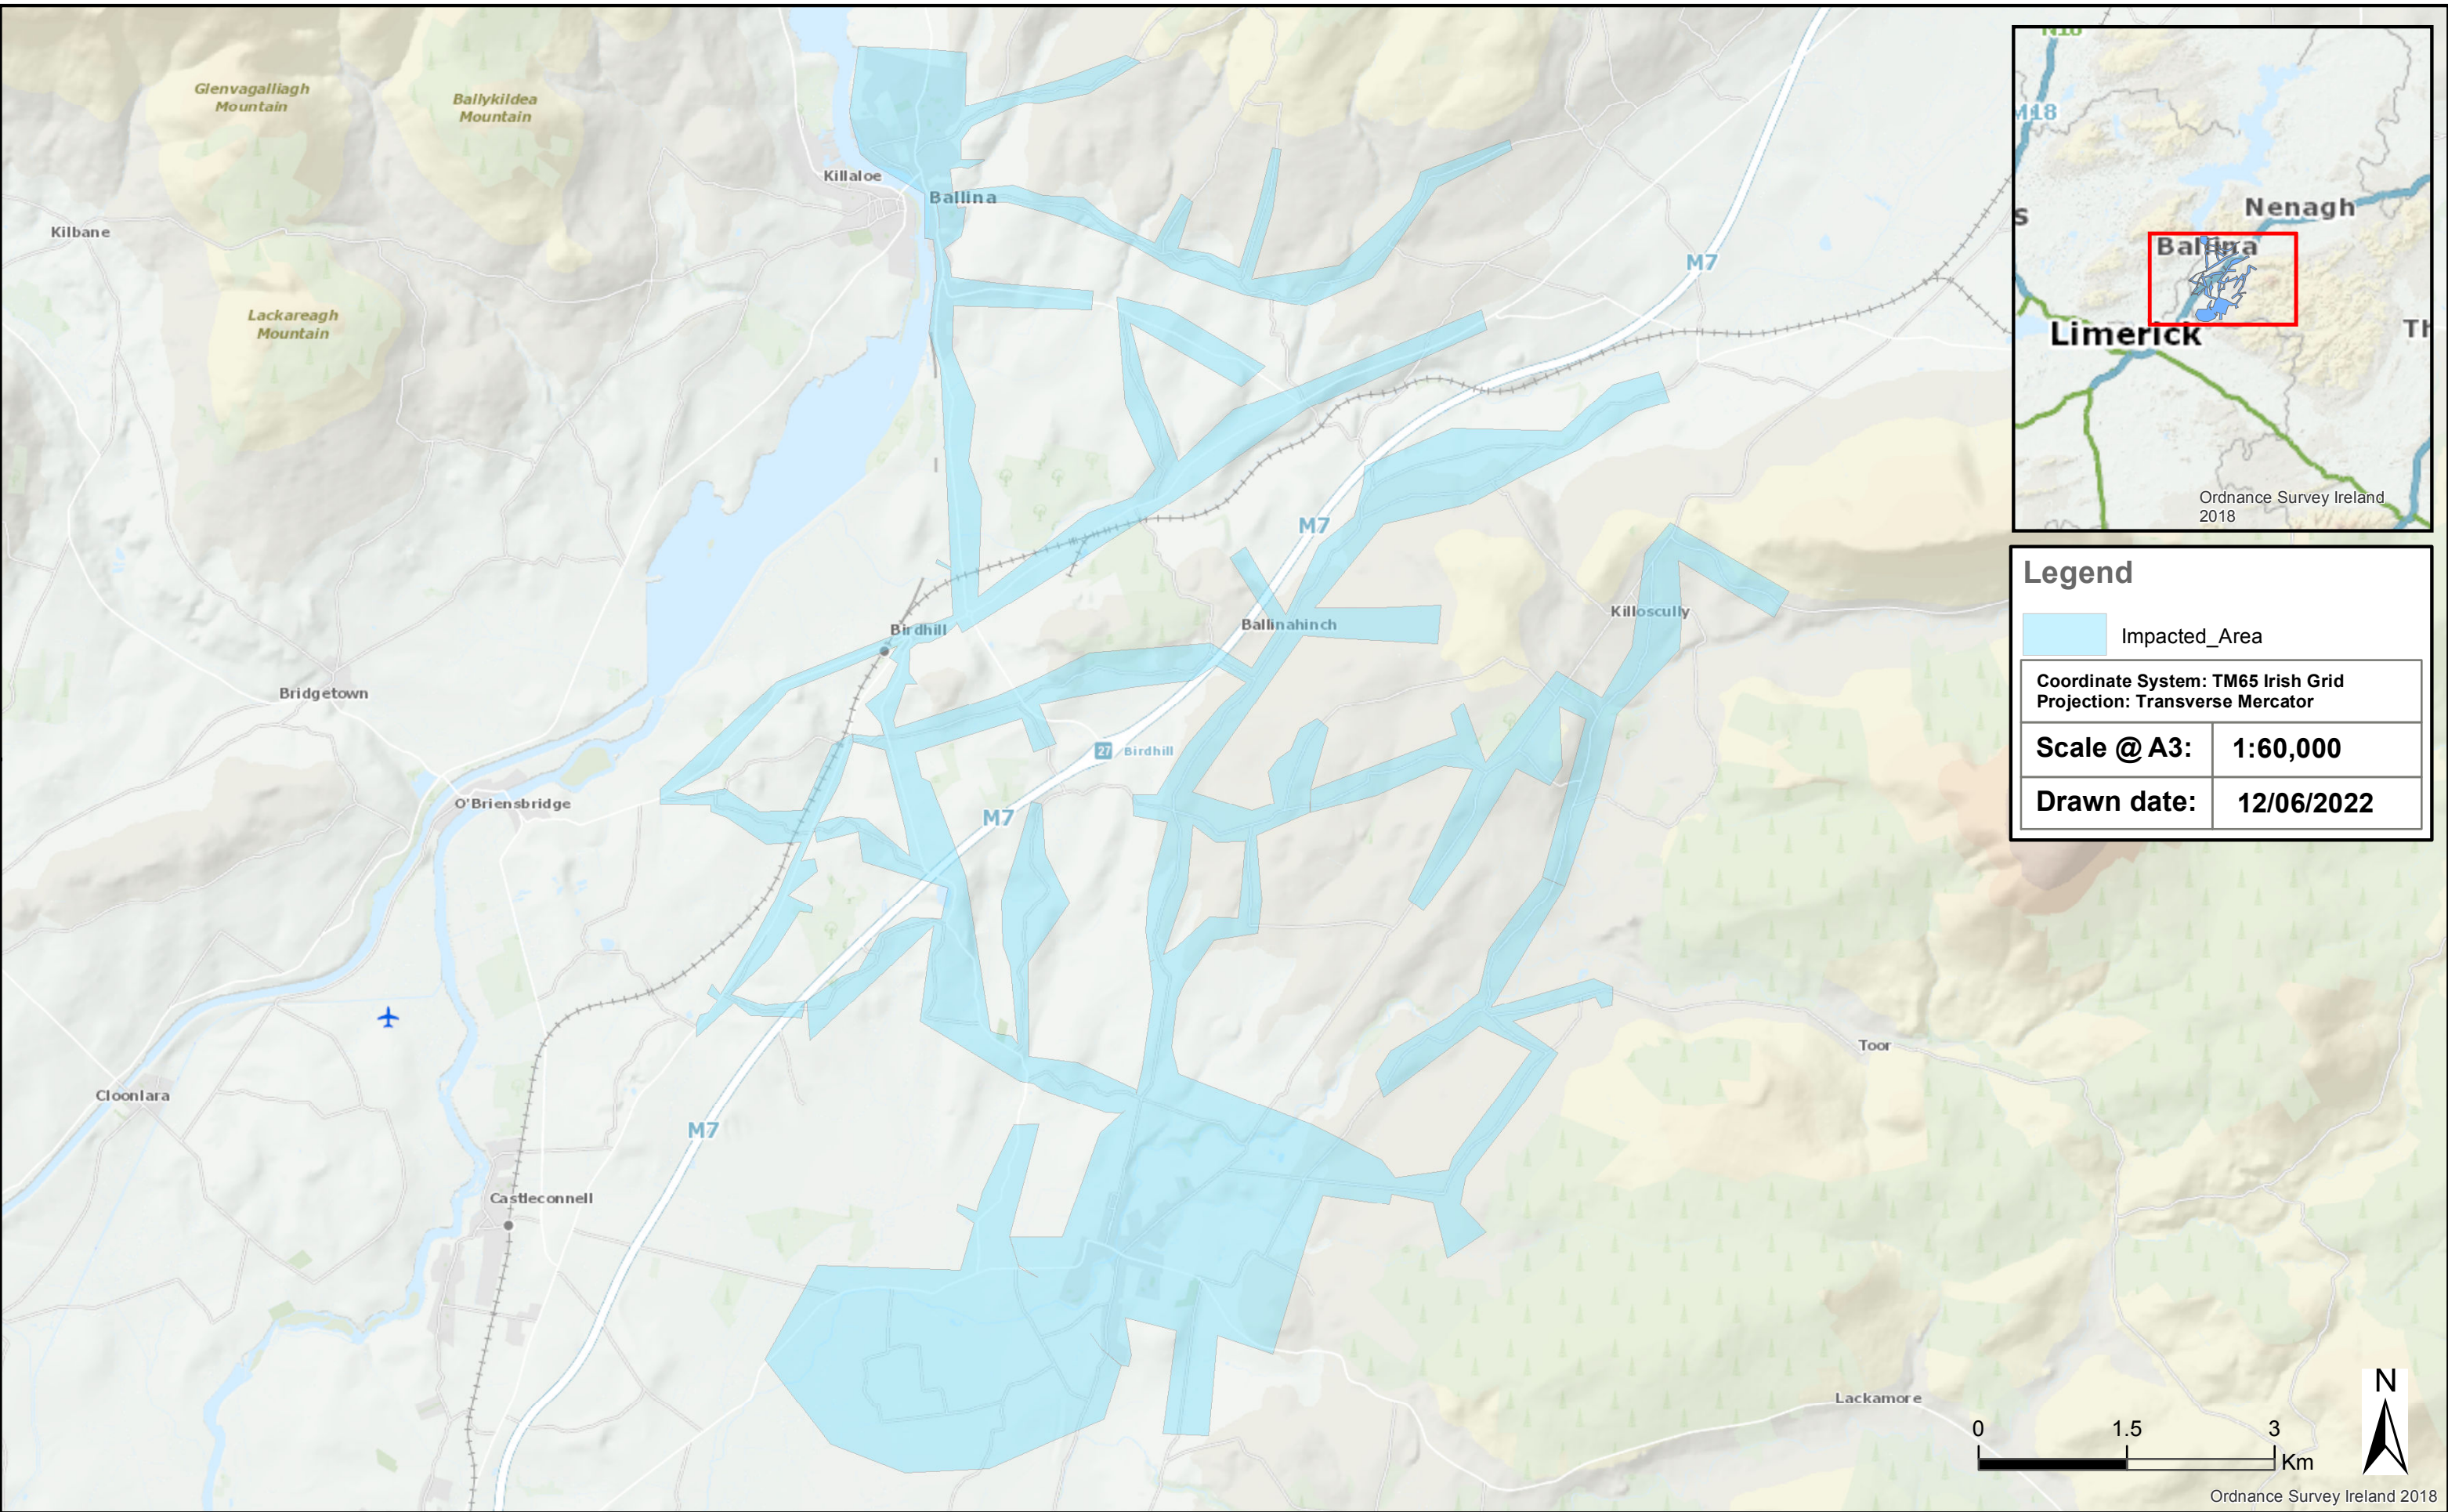

Newport Public Supply - Boil Water Notice

Estimated Residential Population: 7,321

Legend

 Impacted_Area

Coordinate System: TM65 Irish Grid
Projection: Transverse Mercator

| | |
|-------------|------------|
| Scale @ A3: | 1:60,000 |
| Drawn date: | 12/06/2022 |