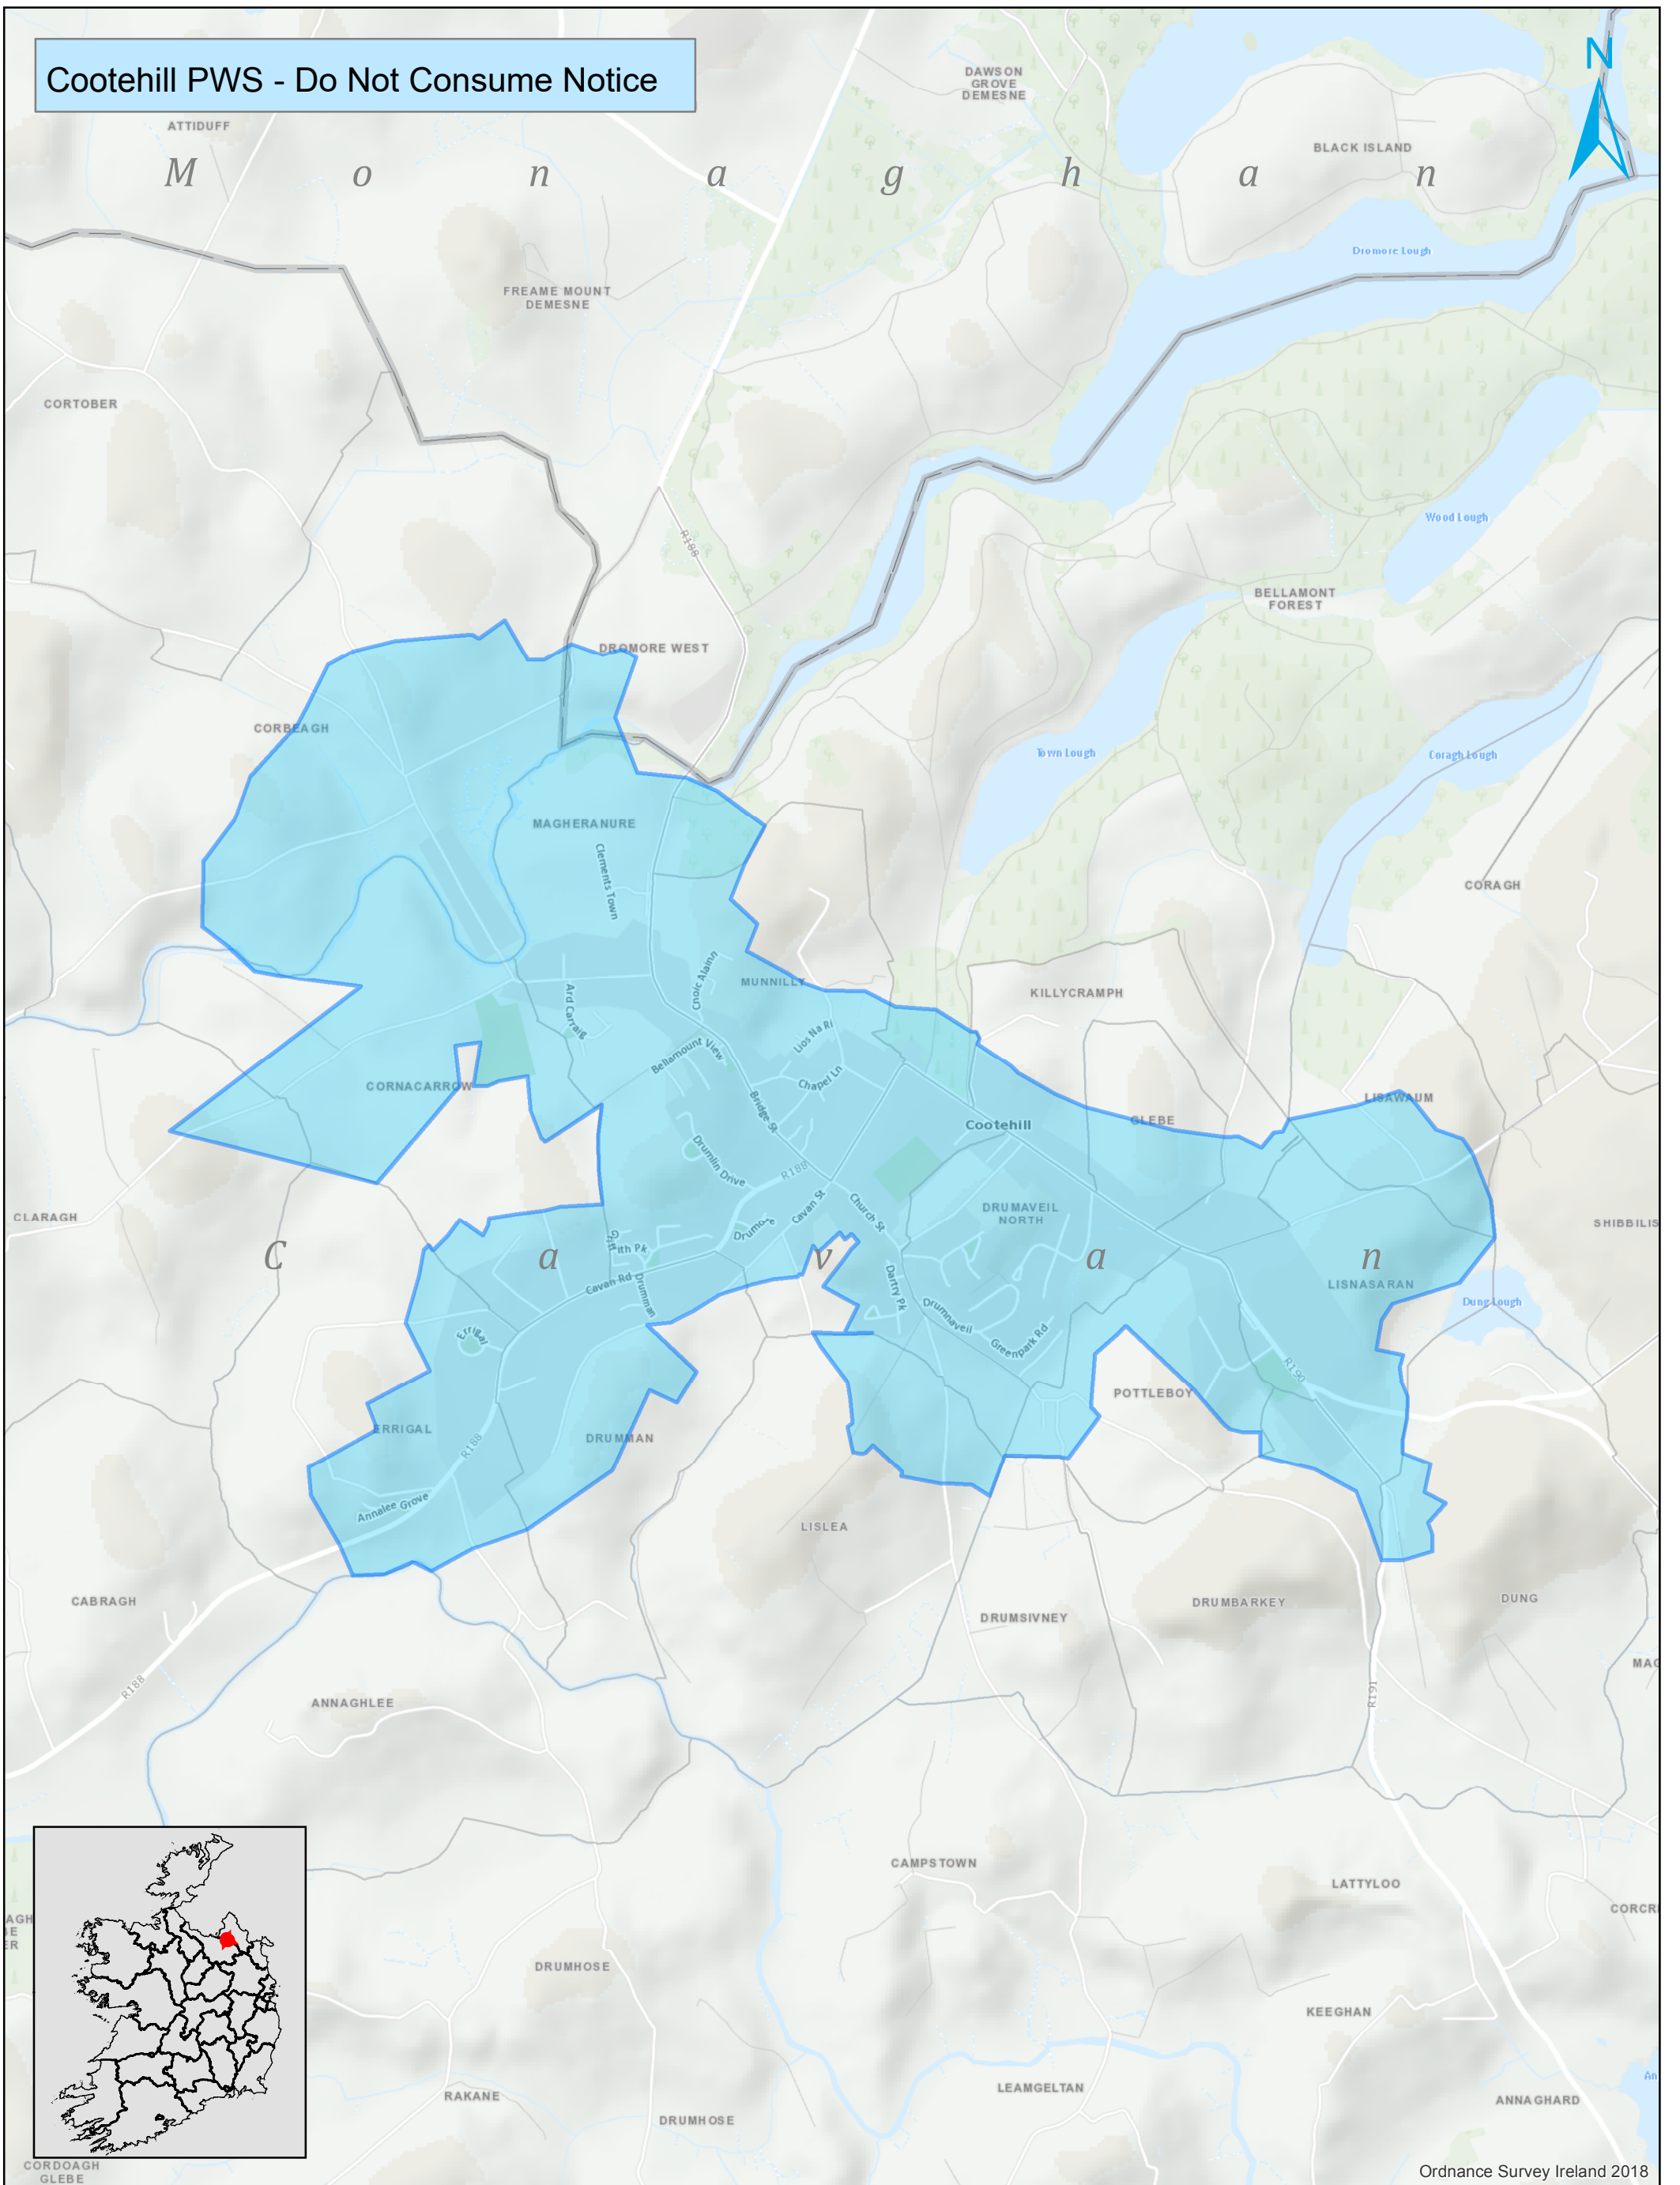

Cootehill PWS - Do Not Consume Notice

Ordnance Survey Ireland 2018

No part of this drawing may be reproduced or transmitted in any form or stored in any retrieval system of any nature without the written permission of Irish Water as copyright holder except as agreed for use on the project for which the document was originally issued.
 © Copyright Irish Water
 Reproduced from the Ordnance Survey Of Ireland by Permission of the Government.
 License No. 3-3-34

WSZ Name: Cootehill PWS
EDEN WSZ ID: 0200PUB0110
Local Authority: Cavan
Estimated Residential Pop: 2191

Coordinate System: TM65 Irish Grid Projection: Transverse Mercator	
Scale @ A3:	1:15,520
Drawn Date:	04/07/2022